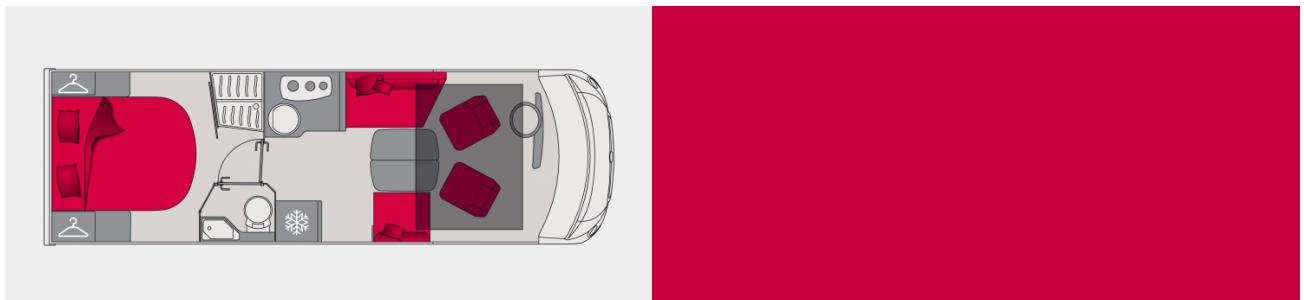

A-class DSF G740FC

The G740FC is a recent addition to the Galaxy range, which offers an a very liveable layout and ease of movement throughout. Its large island bed (150 cm), bathroom with double partition and face-to-face lounge for 5 people make this A-Class a safe bet.

A-class DSF G740FC

Length
7.49 m

Width
2.3 m

Seated places
4 in Style
4 in Class

Sleeping places
4+2 optional

Eating places
5

Side compartment volume
2020 l

Payload
540 kg

Waste water maximum in liters +/- 3%

95

DIMENSIONS

Overall width (in cm) with external mirrors opened (in cm)

277

Wheelbase (in cm)

403.5

EXTERNAL STORAGE