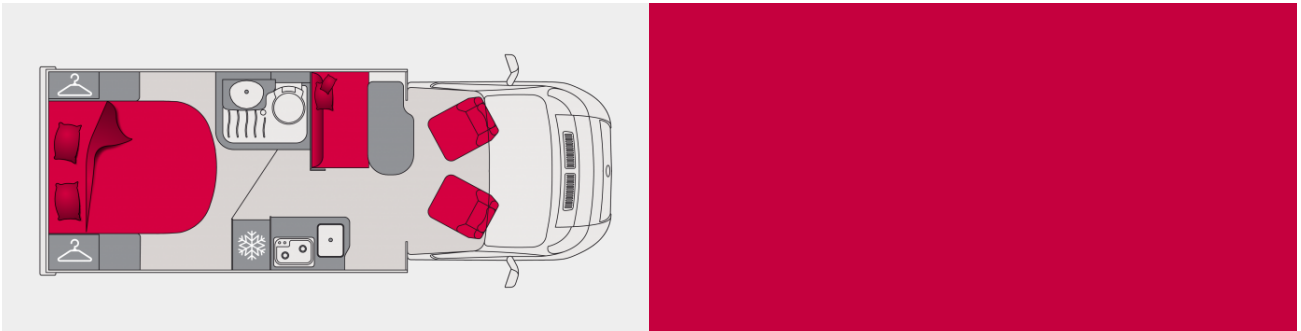

Low-profile P650C

An ultra-compact vehicle with an island bed? We've done it! With all the comfort you're looking for packed into a length of under 6.5 m, the P650C will rise to any challenge! Travel as a twosome in this manoeuvrable low-profile and feel at home wherever you are.