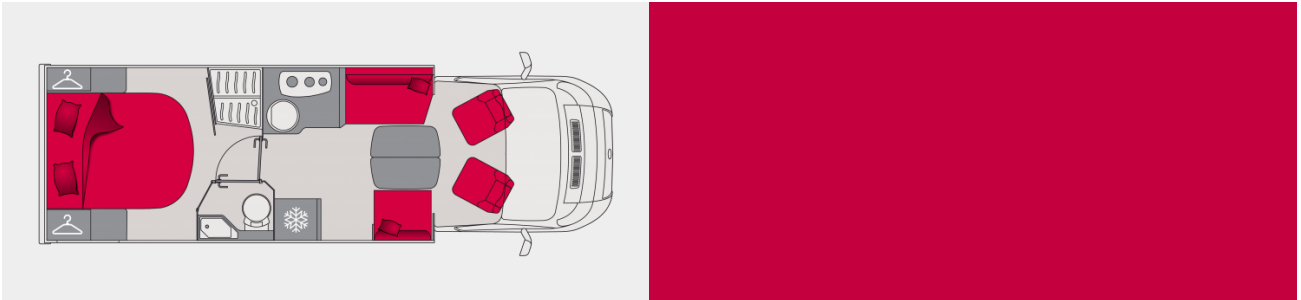

Low-profile P740FC